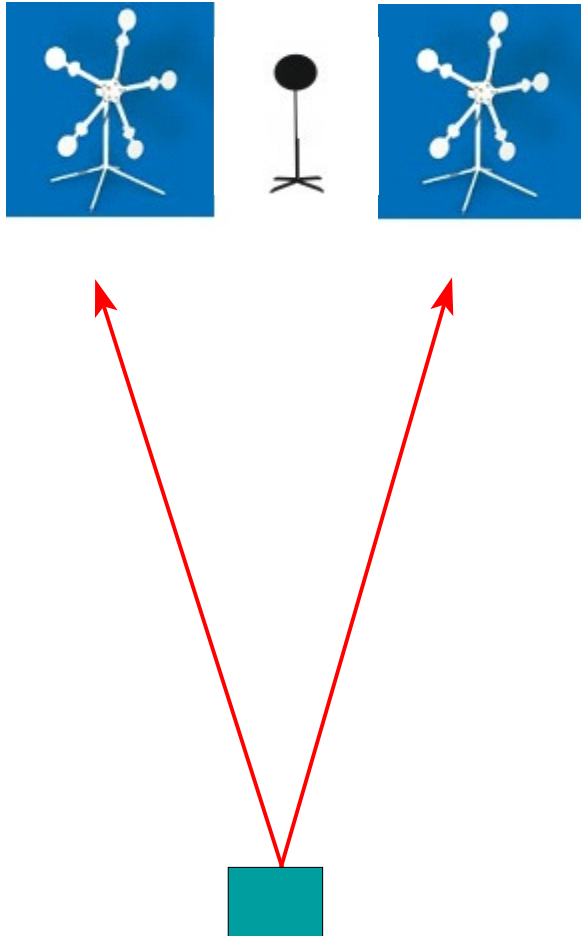

Range 6

Whirly Gig Madness

Three 10 round mags - No more than 10 rounds in pistol for start.

At 10 meters

Knock all plates off Whirly Gig, reload, knock all plates off second Whirly Gig

Hit plate to stop time

Maximum Time allowed - 90 Seconds then count PNH for 5 second penalty for each plate.