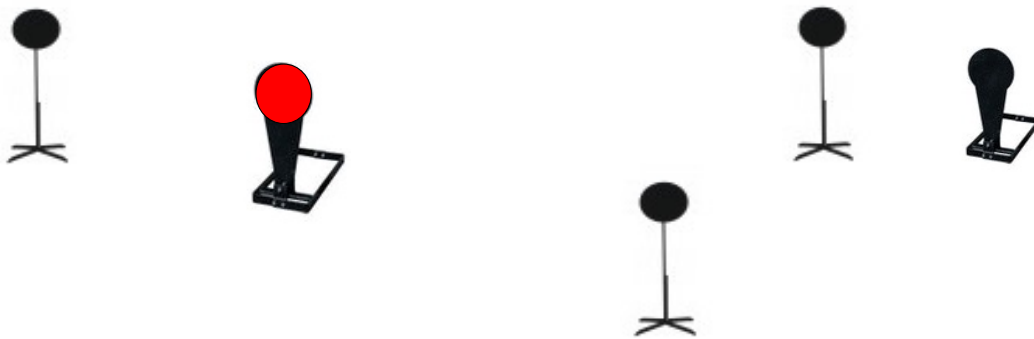

Range #5

## Fire and Movement

From Start Point -Hit Popper

Move to Cover A - Two rounds on each target before moving,

Move to Cover B - Two Rounds on each target before moving,

Move to Cover C - Two rounds on each target **THEN Hit Red Stop Popper**